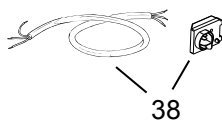

Product : **Built-in hob**Model : **VDGCT424FSS**

Product code	Serial N°	Product remark	Issue N°	Issue date
<b>P61DVR001X</b>				OCTOBER 2020

Key part information	
A	Auxiliary burner
SR	Semirapid burner
MW	Triple ring compact burner

Ref.	Part description	Product code	
		<b>P61DVR001X</b>	
		Feature	Part code
01	Hob top		3D61403SVR
02	Burner casing		411P6101
03	Fixing screw		001367
04	Fixing bracket		094347
05	Screw		001212
06	Fixing bracket		094335
07	Top grate		217814
10	Left burner pipe	R	0291319
11	Burner pipe	SR	0291317
12	Burner pipe	SR	0291316
13	Right burner pipe	AU	0291315
16	Tap	Ø 0.33	106333US
		Ø 0.34	106334US
		Ø 0.64	106335US
17	Knob ring		10318080A
20	Knob		218E00H584
21	Rubber joint		040057
22	4 gas inlet pipe		342P614002
23	Elbow		067008
24	Elbow gasket		053024.1
25a	Burner-cup	A	215532
25b		SR	215533
25c		R	215534
26	Injector	Ø 0.92 - G20US	101399
		Ø 1.48 - G20US	101407
		Ø 1.23 - G20US	101376
		Ø 0.58 - G30US	101455
		Ø 0.92 - G30US	101399
		Ø 0.76 - G30US	101372

Ref.	Part description	Product code	
		<b>P61DVR001X</b>	
		Feature	Part code
27a	Burner-head	A	068153
27b		SR	068152
27c		R	068151
28a	Burner-cap	A	216153005A
28b		SR	216154005A
28c	Burner-cap inside	R	216164005A
35	Spark plug	L = 250 mm	084058
		L = 500 mm	084060
36	Igniter spring		035125
37	Electronic ignition		082093
38	Terminal block+cord	3x0,75 mm <sup>2</sup>	660099085
41	Thermocouple	L = 600 mm AU - SR	107108
		L = 250 mm - R	107109
45	Wire		1131485
49	Ignition switches		105049
50	Burner support	A	094627
51		SR	094628
52		R	094629
54	Extension pipe		3426D0010
55	Connection		067034
56	Pressure regulator		103842
57	Burner-cup gasker	SR	053216
58	Burner-cup gasker	RP	053217
59	Burner-cup gasker	AUX	053215
61			
-	Instruction booklet user		1106205
-	Instruction booklet installer		1106206