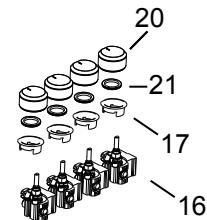

Product : **Built-in hob**Model : **VDGCT424FSS**

Product code	Serial N°	Product remark	Issue N°	Issue date
<b>P61DVR001X</b>				OCTOBER 2020

Key part information	
A	Auxiliary burner
SR	Semirapid burner
MW	Triple ring compact burner

Ref.	Part description	Product code	
		<b>P61DVR001X</b>	
		Feature	Part code
01	Hob top		3D61403SVR
02	Burner casing		411P6101
03	Fixing screw		001367
04	Fixing bracket		094347
05	Screw		001212
06	Fixing bracket		094335
07	Top grate		217814
10	Left burner pipe	R	0291319
11	Burner pipe	SR	0291317
12	Burner pipe	SR	0291316
13	Right burner pipe	AU	0291315
16	Tap	Ø 0.33	106333US
		Ø 0.34	106334US
		Ø 0.64	106335US
17	Knob ring		10318080A
20	Knob		218E00H584
21	Rubber joint		040057
22	4 gas inlet pipe		342P614002
23	Elbow		067008
24	Elbow gasket		053024.1
25a	Burner-cup	A	215532
25b		SR	215533
25c		R	215534
26	Injector	Ø 0.92 - G20US	101399
		Ø 1.48 - G20US	101407
		Ø 1.23 - G20US	101376
		Ø 0.58 - G30US	101455
		Ø 0.92 - G30US	101399
		Ø 0.76 - G30US	101372

Ref.	Part description	Product code	
		<b>P61DVR001X</b>	
		Feature	Part code
27a	Burner-head	A	068153
27b		SR	068152
27c		R	068151
28a	Burner-cap	A	216153005A
28b		SR	216154005A
28c	Burner-cap inside	R	216164005A
35	Spark plug	L = 250 mm	084058
		L = 500 mm	084060
36	Igniter spring		035125
37	Electronic ignition		082093
38	Terminal block+cord	3x0,75 mm <sup>2</sup>	660099085
41	Thermocouple	L = 600 mm AU - SR	107108
		L = 250 mm - R	107109
45	Wire		1131485
49	Ignition switches		105049
50	Burner support	A	094627
51		SR	094628
52		R	094629
54	Extension pipe		3426D0010
55	Connection		067034
56	Pressure regulator		103842
57	Burner-cup gasker	SR	053216
58	Burner-cup gasker	RP	053217
59	Burner-cup gasker	AUX	053215
61			
-	Instruction booklet user		1106205
-	Instruction booklet installer		1106206