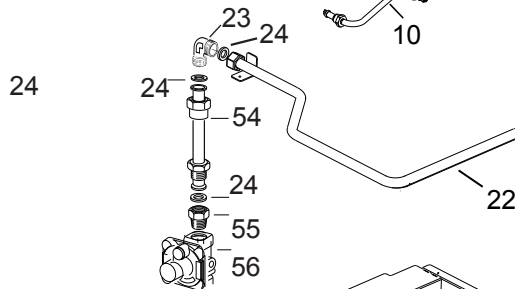

Product : **Built-in hob**Model : **VDGCT424FSS**

Product code	Serial N°	Product remark	Issue N°	Issue date
<b>P61DVR001X</b>				OCTOBER 2020

Key part information	
A	Auxiliary burner
SR	Semirapid burner
MW	Triple ring compact burner

Ref.	Part description	Product code	
		<b>P61DVR001X</b>	
		Feature	Part code
01	Hob top		3D61403SVR
02	Burner casing		411P6101
03	Fixing screw		001367
04	Fixing bracket		094347
05	Screw		001212
06	Fixing bracket		094335
07	Top grate		217814
10	Left burner pipe	R	0291319
11	Burner pipe	SR	0291317
12	Burner pipe	SR	0291316
13	Right burner pipe	AU	0291315
16	Tap	Ø 0.33	106333US
		Ø 0.34	106334US
		Ø 0.64	106335US
17	Knob ring		10318080A
20	Knob		218E00H584
21	Rubber joint		040057
22	4 gas inlet pipe		342P614002
23	Elbow		067008
24	Elbow gasket		053024.1
25a	Burner-cup	A	215532
25b		SR	215533
25c		R	215534
26	Injector	Ø 0.92 - G20US	101399
		Ø 1.48 - G20US	101407
		Ø 1.23 - G20US	101376
		Ø 0.58 - G30US	101455
		Ø 0.92 - G30US	101399
		Ø 0.76 - G30US	101372

Ref.	Part description	Product code	
		<b>P61DVR001X</b>	
		Feature	Part code
27a	Burner-head	A	068153
27b		SR	068152
27c		R	068151
28a	Burner-cap	A	216153005A
28b		SR	216154005A
28c	Burner-cap inside	R	216164005A
35	Spark plug	L = 250 mm	084058
		L = 500 mm	084060
36	Igniter spring		035125
37	Electronic ignition		082093
38	Terminal block+cord	3x0,75 mm <sup>2</sup>	660099085
41	Thermocouple	L = 600 mm AU - SR	107108
		L = 250 mm - R	107109
45	Wire		1131485
49	Ignition switches		105049
50	Burner support	A	094627
51		SR	094628
52		R	094629
54	Extension pipe		3426D0010
55	Connection		067034
56	Pressure regulator		103842
57	Burner-cup gasker	SR	053216
58	Burner-cup gasker	RP	053217
59	Burner-cup gasker	AUX	053215
61			
-	Instruction booklet user		1106205
-	Instruction booklet installer		1106206