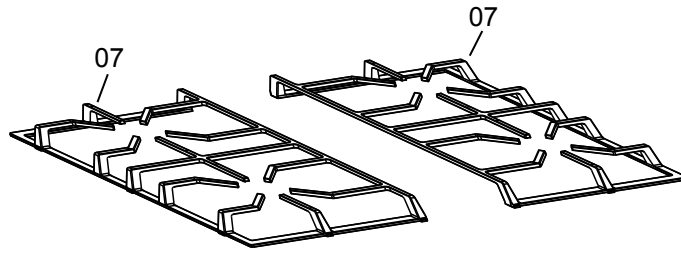

Product : **Built-in hob**Model : **VDGCT424FSS**

Product code	Serial N°	Product remark	Issue N°	Issue date
<b>P61DVR001X</b>				OCTOBER 2020

Key part information	
A	Auxiliary burner
SR	Semirapid burner
MW	Triple ring compact burner

Ref.	Part description	Product code	
		<b>P61DVR001X</b>	
		Feature	Part code
01	Hob top		3D61403SVR
02	Burner casing		411P6101
03	Fixing screw		001367
04	Fixing bracket		094347
05	Screw		001212
06	Fixing bracket		094335
07	Top grate		217814
10	Left burner pipe	R	0291319
11	Burner pipe	SR	0291317
12	Burner pipe	SR	0291316
13	Right burner pipe	AU	0291315
16	Tap	Ø 0.33	106333US
		Ø 0.34	106334US
		Ø 0.64	106335US
17	Knob ring		10318080A
20	Knob		218E00H584
21	Rubber joint		040057
22	4 gas inlet pipe		342P614002
23	Elbow		067008
24	Elbow gasket		053024.1
25a	Burner-cup	A	215532
25b		SR	215533
25c		R	215534
26	Injector	Ø 0.92 - G20US	101399
		Ø 1.48 - G20US	101407
		Ø 1.23 - G20US	101376
		Ø 0.58 - G30US	101455
		Ø 0.92 - G30US	101399
		Ø 0.76 - G30US	101372

Ref.	Part description	Product code	
		<b>P61DVR001X</b>	
		Feature	Part code
27a	Burner-head	A	068153
27b		SR	068152
27c		R	068151
28a	Burner-cap	A	216153005A
28b		SR	216154005A
28c	Burner-cap inside	R	216164005A
35	Spark plug	L = 250 mm	084058
		L = 500 mm	084060
36	Igniter spring		035125
37	Electronic ignition		082093
38	Terminal block+cord	3x0,75 mm <sup>2</sup>	660099085
41	Thermocouple	L = 600 mm AU - SR	107108
		L = 250 mm - R	107109
45	Wire		1131485
49	Ignition switches		105049
50	Burner support	A	094627
51		SR	094628
52		R	094629
54	Extension pipe		3426D0010
55	Connection		067034
56	Pressure regulator		103842
57	Burner-cup gasker	SR	053216
58	Burner-cup gasker	RP	053217
59	Burner-cup gasker	AUX	053215
61			
-	Instruction booklet user		1106205
-	Instruction booklet installer		1106206