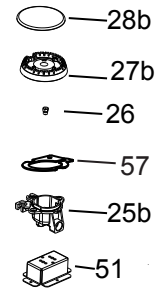

Product : **Built-in hob**Model : **VDGCT424FSS**

Product code	Serial N°	Product remark	Issue N°	Issue date
<b>P61DVR001X</b>				OCTOBER 2020

Key part information	
A	Auxiliary burner
SR	Semirapid burner
MW	Triple ring compact burner

Ref.	Part description	Product code	
		<b>P61DVR001X</b>	
		Feature	Part code
01	Hob top		3D61403SVR
02	Burner casing		411P6101
03	Fixing screw		001367
04	Fixing bracket		094347
05	Screw		001212
06	Fixing bracket		094335
07	Top grate		217814
10	Left burner pipe	R	0291319
11	Burner pipe	SR	0291317
12	Burner pipe	SR	0291316
13	Right burner pipe	AU	0291315
16	Tap	Ø 0.33	106333US
		Ø 0.34	106334US
		Ø 0.64	106335US
17	Knob ring		10318080A
20	Knob		218E00H584
21	Rubber joint		040057
22	4 gas inlet pipe		342P614002
23	Elbow		067008
24	Elbow gasket		053024.1
25a	Burner-cup	A	215532
25b		SR	215533
25c		R	215534
26	Injector	Ø 0.92 - G20US	101399
		Ø 1.48 - G20US	101407
		Ø 1.23 - G20US	101376
		Ø 0.58 - G30US	101455
		Ø 0.92 - G30US	101399
		Ø 0.76 - G30US	101372

Ref.	Part description	Product code	
		<b>P61DVR001X</b>	
		Feature	Part code
27a	Burner-head	A	068153
27b		SR	068152
27c		R	068151
28a	Burner-cap	A	216153005A
28b		SR	216154005A
28c	Burner-cap inside	R	216164005A
35	Spark plug	L = 250 mm	084058
		L = 500 mm	084060
36	Igniter spring		035125
37	Electronic ignition		082093
38	Terminal block+cord	3x0,75 mm <sup>2</sup>	660099085
41	Thermocouple	L = 600 mm AU - SR	107108
		L = 250 mm - R	107109
45	Wire		1131485
49	Ignition switches		105049
50	Burner support	A	094627
51		SR	094628
52		R	094629
54	Extension pipe		3426D0010
55	Connection		067034
56	Pressure regulator		103842
57	Burner-cup gasker	SR	053216
58	Burner-cup gasker	RP	053217
59	Burner-cup gasker	AUX	053215
61			
-	Instruction booklet user		1106205
-	Instruction booklet installer		1106206