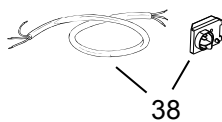

Product : **Built-in hob**Model : **VDGCT424FSS**

Product code	Serial N°	Product remark	Issue N°	Issue date
<b>P61DVR001X</b>				OCTOBER 2020

Key part information	
A	Auxiliary burner
SR	Semirapid burner
MW	Triple ring compact burner

Ref.	Part description	Product code	
		<b>P61DVR001X</b>	
		Feature	Part code
01	Hob top		3D61403SVR
02	Burner casing		411P6101
03	Fixing screw		001367
04	Fixing bracket		094347
05	Screw		001212
06	Fixing bracket		094335
07	Top grate		217814
10	Left burner pipe	R	0291319
11	Burner pipe	SR	0291317
12	Burner pipe	SR	0291316
13	Right burner pipe	AU	0291315
16	Tap	Ø 0.33	106333US
		Ø 0.34	106334US
		Ø 0.64	106335US
17	Knob ring		10318080A
20	Knob		218E00H584
21	Rubber joint		040057
22	4 gas inlet pipe		342P614002
23	Elbow		067008
24	Elbow gasket		053024.1
25a	Burner-cup	A	215532
25b		SR	215533
25c		R	215534
26	Injector	Ø 0.92 - G20US	101399
		Ø 1.48 - G20US	101407
		Ø 1.23 - G20US	101376
		Ø 0.58 - G30US	101455
		Ø 0.92 - G30US	101399
		Ø 0.76 - G30US	101372

Ref.	Part description	Product code	
		<b>P61DVR001X</b>	
		Feature	Part code
27a	Burner-head	A	068153
27b		SR	068152
27c		R	068151
28a	Burner-cap	A	216153005A
28b		SR	216154005A
28c	Burner-cap inside	R	216164005A
35	Spark plug	L = 250 mm	084058
		L = 500 mm	084060
36	Igniter spring		035125
37	Electronic ignition		082093
38	Terminal block+cord	3x0,75 mm <sup>2</sup>	660099085
41	Thermocouple	L = 600 mm AU - SR	107108
		L = 250 mm - R	107109
45	Wire		1131485
49	Ignition switches		105049
50	Burner support	A	094627
51		SR	094628
52		R	094629
54	Extension pipe		3426D0010
55	Connection		067034
56	Pressure regulator		103842
57	Burner-cup gasker	SR	053216
58	Burner-cup gasker	RP	053217
59	Burner-cup gasker	AUX	053215
61			
-	Instruction booklet user		1106205
-	Instruction booklet installer		1106206