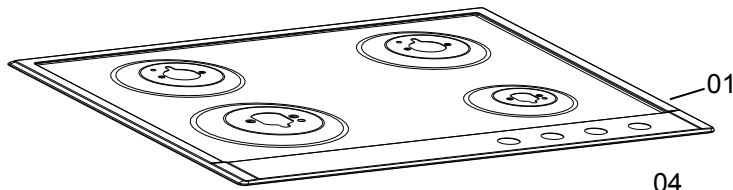

Product : **Built-in hob**Model : **VDGCT424FSS**

Product code	Serial N°	Product remark	Issue N°	Issue date
<b>P61DVR001X</b>				OCTOBER 2020

Key part information	
A	Auxiliary burner
SR	Semirapid burner
MW	Triple ring compact burner

Ref.	Part description	Product code	
		<b>P61DVR001X</b>	
		Feature	Part code
01	Hob top		3D61403SVR
02	Burner casing		411P6101
03	Fixing screw		001367
04	Fixing bracket		094347
05	Screw		001212
06	Fixing bracket		094335
07	Top grate		217814
10	Left burner pipe	R	0291319
11	Burner pipe	SR	0291317
12	Burner pipe	SR	0291316
13	Right burner pipe	AU	0291315
16	Tap	Ø 0.33	106333US
		Ø 0.34	106334US
		Ø 0.64	106335US
17	Knob ring		10318080A
20	Knob		218E00H584
21	Rubber joint		040057
22	4 gas inlet pipe		342P614002
23	Elbow		067008
24	Elbow gasket		053024.1
25a	Burner-cup	A	215532
25b		SR	215533
25c		R	215534
26	Injector	Ø 0.92 - G20US	101399
		Ø 1.48 - G20US	101407
		Ø 1.23 - G20US	101376
		Ø 0.58 - G30US	101455
		Ø 0.92 - G30US	101399
		Ø 0.76 - G30US	101372

Ref.	Part description	Product code	
		<b>P61DVR001X</b>	
		Feature	Part code
27a	Burner-head	A	068153
27b		SR	068152
27c		R	068151
28a	Burner-cap	A	216153005A
28b		SR	216154005A
28c	Burner-cap inside	R	216164005A
35	Spark plug	L = 250 mm	084058
		L = 500 mm	084060
36	Igniter spring		035125
37	Electronic ignition		082093
38	Terminal block+cord	3x0,75 mm <sup>2</sup>	660099085
41	Thermocouple	L = 600 mm AU - SR	107108
		L = 250 mm - R	107109
45	Wire		1131485
49	Ignition switches		105049
50	Burner support	A	094627
51		SR	094628
52		R	094629
54	Extension pipe		3426D0010
55	Connection		067034
56	Pressure regulator		103842
57	Burner-cup gasker	SR	053216
58	Burner-cup gasker	RP	053217
59	Burner-cup gasker	AUX	053215
61			
-	Instruction booklet user		1106205
-	Instruction booklet installer		1106206