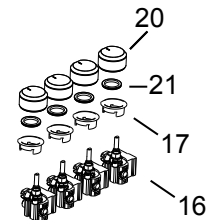

Product : **Built-in hob**Model : **VDGCT424FSS**

Product code	Serial N°	Product remark	Issue N°	Issue date
<b>P61DVR001X</b>				OCTOBER 2020

Key part information	
A	Auxiliary burner
SR	Semirapid burner
MW	Triple ring compact burner

Ref.	Part description	Product code	
		<b>P61DVR001X</b>	
		Feature	Part code
01	Hob top		3D61403SVR
02	Burner casing		411P6101
03	Fixing screw		001367
04	Fixing bracket		094347
05	Screw		001212
06	Fixing bracket		094335
07	Top grate		217814
10	Left burner pipe	R	0291319
11	Burner pipe	SR	0291317
12	Burner pipe	SR	0291316
13	Right burner pipe	AU	0291315
16	Tap	Ø 0.33	106333US
		Ø 0.34	106334US
		Ø 0.64	106335US
17	Knob ring		10318080A
20	Knob		218E00H584
21	Rubber joint		040057
22	4 gas inlet pipe		342P614002
23	Elbow		067008
24	Elbow gasket		053024.1
25a	Burner-cup	A	215532
25b		SR	215533
25c		R	215534
26	Injector	Ø 0.92 - G20US	101399
		Ø 1.48 - G20US	101407
		Ø 1.23 - G20US	101376
		Ø 0.58 - G30US	101455
		Ø 0.92 - G30US	101399
		Ø 0.76 - G30US	101372

Ref.	Part description	Product code	
		<b>P61DVR001X</b>	
		Feature	Part code
27a	Burner-head	A	068153
27b		SR	068152
27c		R	068151
28a	Burner-cap	A	216153005A
28b		SR	216154005A
28c	Burner-cap inside	R	216164005A
35	Spark plug	L = 250 mm	084058
		L = 500 mm	084060
36	Igniter spring		035125
37	Electronic ignition		082093
38	Terminal block+cord	3x0,75 mm <sup>2</sup>	660099085
41	Thermocouple	L = 600 mm AU - SR	107108
		L = 250 mm - R	107109
45	Wire		1131485
49	Ignition switches		105049
50	Burner support	A	094627
51		SR	094628
52		R	094629
54	Extension pipe		3426D0010
55	Connection		067034
56	Pressure regulator		103842
57	Burner-cup gasker	SR	053216
58	Burner-cup gasker	RP	053217
59	Burner-cup gasker	AUX	053215
61			
-	Instruction booklet user		1106205
-	Instruction booklet installer		1106206