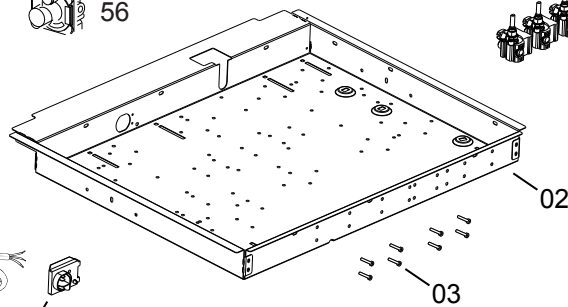

Product : **Built-in hob**Model : **VDGCT424FSS**

Product code	Serial N°	Product remark	Issue N°	Issue date
<b>P61DVR001X</b>				OCTOBER 2020

Key part information	
A	Auxiliary burner
SR	Semirapid burner
MW	Triple ring compact burner

Ref.	Part description	Product code	
		<b>P61DVR001X</b>	
		Feature	Part code
01	Hob top		3D61403SVR
02	Burner casing		411P6101
03	Fixing screw		001367
04	Fixing bracket		094347
05	Screw		001212
06	Fixing bracket		094335
07	Top grate		217814
10	Left burner pipe	R	0291319
11	Burner pipe	SR	0291317
12	Burner pipe	SR	0291316
13	Right burner pipe	AU	0291315
16	Tap	Ø 0.33	106333US
		Ø 0.34	106334US
		Ø 0.64	106335US
17	Knob ring		10318080A
20	Knob		218E00H584
21	Rubber joint		040057
22	4 gas inlet pipe		342P614002
23	Elbow		067008
24	Elbow gasket		053024.1
25a	Burner-cup	A	215532
25b		SR	215533
25c		R	215534
26	Injector	Ø 0.92 - G20US	101399
		Ø 1.48 - G20US	101407
		Ø 1.23 - G20US	101376
		Ø 0.58 - G30US	101455
		Ø 0.92 - G30US	101399
		Ø 0.76 - G30US	101372

Ref.	Part description	Product code	
		<b>P61DVR001X</b>	
		Feature	Part code
27a	Burner-head	A	068153
27b		SR	068152
27c		R	068151
28a	Burner-cap	A	216153005A
28b		SR	216154005A
28c	Burner-cap inside	R	216164005A
35	Spark plug	L = 250 mm	084058
		L = 500 mm	084060
36	Igniter spring		035125
37	Electronic ignition		082093
38	Terminal block+cord	3x0,75 mm <sup>2</sup>	660099085
41	Thermocouple	L = 600 mm AU - SR	107108
		L = 250 mm - R	107109
45	Wire		1131485
49	Ignition switches		105049
50	Burner support	A	094627
51		SR	094628
52		R	094629
54	Extension pipe		3426D0010
55	Connection		067034
56	Pressure regulator		103842
57	Burner-cup gasker	SR	053216
58	Burner-cup gasker	RP	053217
59	Burner-cup gasker	AUX	053215
61			
-	Instruction booklet user		1106205
-	Instruction booklet installer		1106206