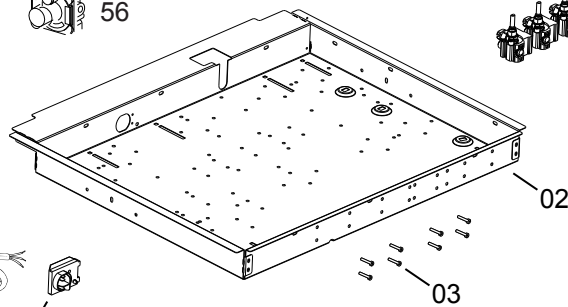

Product : **Built-in hob**Model : **VDGCT424FSS**

Product code	Serial N°	Product remark	Issue N°	Issue date
<b>P61DVR001X</b>				OCTOBER 2020

Key part information	
A	Auxiliary burner
SR	Semirapid burner
MW	Triple ring compact burner

Ref.	Part description	Product code	
		<b>P61DVR001X</b>	
		Feature	Part code
01	Hob top		3D61403SVR
02	Burner casing		411P6101
03	Fixing screw		001367
04	Fixing bracket		094347
05	Screw		001212
06	Fixing bracket		094335
07	Top grate		217814
10	Left burner pipe	R	0291319
11	Burner pipe	SR	0291317
12	Burner pipe	SR	0291316
13	Right burner pipe	AU	0291315
16	Tap	Ø 0.33	106333US
		Ø 0.34	106334US
		Ø 0.64	106335US
17	Knob ring		10318080A
20	Knob		218E00H584
21	Rubber joint		040057
22	4 gas inlet pipe		342P614002
23	Elbow		067008
24	Elbow gasket		053024.1
25a	Burner-cup	A	215532
25b		SR	215533
25c		R	215534
26	Injector	Ø 0.92 - G20US	101399
		Ø 1.48 - G20US	101407
		Ø 1.23 - G20US	101376
		Ø 0.58 - G30US	101455
		Ø 0.92 - G30US	101399
		Ø 0.76 - G30US	101372

Ref.	Part description	Product code	
		<b>P61DVR001X</b>	
		Feature	Part code
27a	Burner-head	A	068153
27b		SR	068152
27c		R	068151
28a	Burner-cap	A	216153005A
28b		SR	216154005A
28c	Burner-cap inside	R	216164005A
35	Spark plug	L = 250 mm	084058
		L = 500 mm	084060
36	Igniter spring		035125
37	Electronic ignition		082093
38	Terminal block+cord	3x0,75 mm <sup>2</sup>	660099085
41	Thermocouple	L = 600 mm AU - SR	107108
		L = 250 mm - R	107109
45	Wire		1131485
49	Ignition switches		105049
50	Burner support	A	094627
51		SR	094628
52		R	094629
54	Extension pipe		3426D0010
55	Connection		067034
56	Pressure regulator		103842
57	Burner-cup gasker	SR	053216
58	Burner-cup gasker	RP	053217
59	Burner-cup gasker	AUX	053215
61			
-	Instruction booklet user		1106205
-	Instruction booklet installer		1106206