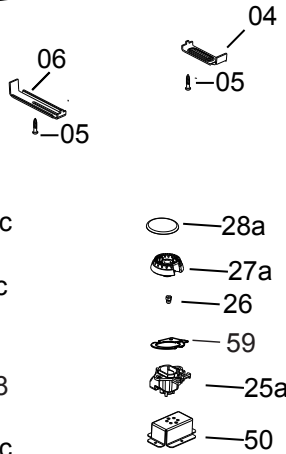

Product : **Built-in hob**Model : **VDGCT424FSS**

Product code	Serial N°	Product remark	Issue N°	Issue date
<b>P61DVR001X</b>				OCTOBER 2020

Key part information	
A	Auxiliary burner
SR	Semirapid burner
MW	Triple ring compact burner

Ref.	Part description	Product code	
		<b>P61DVR001X</b>	
		Feature	Part code
01	Hob top		3D61403SVR
02	Burner casing		411P6101
03	Fixing screw		001367
04	Fixing bracket		094347
05	Screw		001212
06	Fixing bracket		094335
07	Top grate		217814
10	Left burner pipe	R	0291319
11	Burner pipe	SR	0291317
12	Burner pipe	SR	0291316
13	Right burner pipe	AU	0291315
16	Tap	Ø 0.33	106333US
		Ø 0.34	106334US
		Ø 0.64	106335US
17	Knob ring		10318080A
20	Knob		218E00H584
21	Rubber joint		040057
22	4 gas inlet pipe		342P614002
23	Elbow		067008
24	Elbow gasket		053024.1
25a	Burner-cup	A	215532
25b		SR	215533
25c		R	215534
26	Injector	Ø 0.92 - G20US	101399
		Ø 1.48 - G20US	101407
		Ø 1.23 - G20US	101376
		Ø 0.58 - G30US	101455
		Ø 0.92 - G30US	101399
		Ø 0.76 - G30US	101372

Ref.	Part description	Product code	
		<b>P61DVR001X</b>	
		Feature	Part code
27a	Burner-head	A	068153
27b		SR	068152
27c		R	068151
28a	Burner-cap	A	216153005A
28b		SR	216154005A
28c	Burner-cap inside	R	216164005A
35	Spark plug	L = 250 mm	084058
		L = 500 mm	084060
36	Igniter spring		035125
37	Electronic ignition		082093
38	Terminal block+cord	3x0,75 mm <sup>2</sup>	660099085
41	Thermocouple	L = 600 mm AU - SR	107108
		L = 250 mm - R	107109
45	Wire		1131485
49	Ignition switches		105049
50	Burner support	A	094627
51		SR	094628
52		R	094629
54	Extension pipe		3426D0010
55	Connection		067034
56	Pressure regulator		103842
57	Burner-cup gasker	SR	053216
58	Burner-cup gasker	RP	053217
59	Burner-cup gasker	AUX	053215
61			
-	Instruction booklet user		1106205
-	Instruction booklet installer		1106206