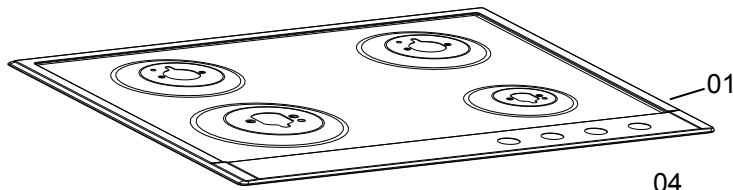

Product : **Built-in hob**Model : **VDGCT424FSS**

Product code	Serial N°	Product remark	Issue N°	Issue date
<b>P61DVR001X</b>				OCTOBER 2020

Key part information	
A	Auxiliary burner
SR	Semirapid burner
MW	Triple ring compact burner

Ref.	Part description	Product code	
		<b>P61DVR001X</b>	
		Feature	Part code
01	Hob top		3D61403SVR
02	Burner casing		411P6101
03	Fixing screw		001367
04	Fixing bracket		094347
05	Screw		001212
06	Fixing bracket		094335
07	Top grate		217814
10	Left burner pipe	R	0291319
11	Burner pipe	SR	0291317
12	Burner pipe	SR	0291316
13	Right burner pipe	AU	0291315
16	Tap	Ø 0.33	106333US
		Ø 0.34	106334US
		Ø 0.64	106335US
17	Knob ring		10318080A
20	Knob		218E00H584
21	Rubber joint		040057
22	4 gas inlet pipe		342P614002
23	Elbow		067008
24	Elbow gasket		053024.1
25a	Burner-cup	A	215532
25b		SR	215533
25c		R	215534
26	Injector	Ø 0.92 - G20US	101399
		Ø 1.48 - G20US	101407
		Ø 1.23 - G20US	101376
		Ø 0.58 - G30US	101455
		Ø 0.92 - G30US	101399
		Ø 0.76 - G30US	101372

Ref.	Part description	Product code	
		<b>P61DVR001X</b>	
		Feature	Part code
27a	Burner-head	A	068153
27b		SR	068152
27c		R	068151
28a	Burner-cap	A	216153005A
28b		SR	216154005A
28c	Burner-cap inside	R	216164005A
35	Spark plug	L = 250 mm	084058
		L = 500 mm	084060
36	Igniter spring		035125
37	Electronic ignition		082093
38	Terminal block+cord	3x0,75 mm <sup>2</sup>	660099085
41	Thermocouple	L = 600 mm AU - SR	107108
		L = 250 mm - R	107109
45	Wire		1131485
49	Ignition switches		105049
50	Burner support	A	094627
51		SR	094628
52		R	094629
54	Extension pipe		3426D0010
55	Connection		067034
56	Pressure regulator		103842
57	Burner-cup gasker	SR	053216
58	Burner-cup gasker	RP	053217
59	Burner-cup gasker	AUX	053215
61			
-	Instruction booklet user		1106205
-	Instruction booklet installer		1106206