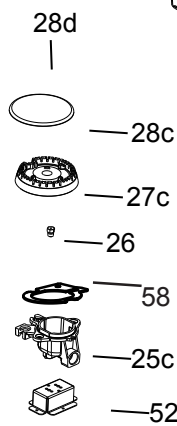

Product : **Built-in hob**Model : **VDGCT424FSS**

Product code	Serial N°	Product remark	Issue N°	Issue date
<b>P61DVR001X</b>				OCTOBER 2020

Key part information	
A	Auxiliary burner
SR	Semirapid burner
MW	Triple ring compact burner

Ref.	Part description	Product code	
		<b>P61DVR001X</b>	
		Feature	Part code
01	Hob top		3D61403SVR
02	Burner casing		411P6101
03	Fixing screw		001367
04	Fixing bracket		094347
05	Screw		001212
06	Fixing bracket		094335
07	Top grate		217814
10	Left burner pipe	R	0291319
11	Burner pipe	SR	0291317
12	Burner pipe	SR	0291316
13	Right burner pipe	AU	0291315
16	Tap	Ø 0.33	106333US
		Ø 0.34	106334US
		Ø 0.64	106335US
17	Knob ring		10318080A
20	Knob		218E00H584
21	Rubber joint		040057
22	4 gas inlet pipe		342P614002
23	Elbow		067008
24	Elbow gasket		053024.1
25a	Burner-cup	A	215532
25b		SR	215533
25c		R	215534
26	Injector	Ø 0.92 - G20US	101399
		Ø 1.48 - G20US	101407
		Ø 1.23 - G20US	101376
		Ø 0.58 - G30US	101455
		Ø 0.92 - G30US	101399
		Ø 0.76 - G30US	101372

Ref.	Part description	Product code	
		<b>P61DVR001X</b>	
		Feature	Part code
27a	Burner-head	A	068153
27b		SR	068152
27c		R	068151
28a	Burner-cap	A	216153005A
28b		SR	216154005A
28c	Burner-cap inside	R	216164005A
35	Spark plug	L = 250 mm	084058
		L = 500 mm	084060
36	Igniter spring		035125
37	Electronic ignition		082093
38	Terminal block+cord	3x0,75 mm <sup>2</sup>	660099085
41	Thermocouple	L = 600 mm AU - SR	107108
		L = 250 mm - R	107109
45	Wire		1131485
49	Ignition switches		105049
50	Burner support	A	094627
51		SR	094628
52		R	094629
54	Extension pipe		3426D0010
55	Connection		067034
56	Pressure regulator		103842
57	Burner-cup gasker	SR	053216
58	Burner-cup gasker	RP	053217
59	Burner-cup gasker	AUX	053215
61			
-	Instruction booklet user		1106205
-	Instruction booklet installer		1106206