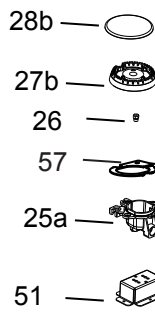

Product : **Built-in hob**Model : **VDGCT424FSS**

Product code	Serial N°	Product remark	Issue N°	Issue date
<b>P61DVR001X</b>				OCTOBER 2020

Key part information	
A	Auxiliary burner
SR	Semirapid burner
MW	Triple ring compact burner

Ref.	Part description	Product code	
		<b>P61DVR001X</b>	
		Feature	Part code
01	Hob top		3D61403SVR
02	Burner casing		411P6101
03	Fixing screw		001367
04	Fixing bracket		094347
05	Screw		001212
06	Fixing bracket		094335
07	Top grate		217814
10	Left burner pipe	R	0291319
11	Burner pipe	SR	0291317
12	Burner pipe	SR	0291316
13	Right burner pipe	AU	0291315
16	Tap	Ø 0.33	106333US
		Ø 0.34	106334US
		Ø 0.64	106335US
17	Knob ring		10318080A
20	Knob		218E00H584
21	Rubber joint		040057
22	4 gas inlet pipe		342P614002
23	Elbow		067008
24	Elbow gasket		053024.1
25a	Burner-cup	A	215532
25b		SR	215533
25c		R	215534
26	Injector	Ø 0.92 - G20US	101399
		Ø 1.48 - G20US	101407
		Ø 1.23 - G20US	101376
		Ø 0.58 - G30US	101455
		Ø 0.92 - G30US	101399
		Ø 0.76 - G30US	101372

Ref.	Part description	Product code	
		<b>P61DVR001X</b>	
		Feature	Part code
27a	Burner-head	A	068153
27b		SR	068152
27c		R	068151
28a	Burner-cap	A	216153005A
28b		SR	216154005A
28c	Burner-cap inside	R	216164005A
35	Spark plug	L = 250 mm	084058
		L = 500 mm	084060
36	Igniter spring		035125
37	Electronic ignition		082093
38	Terminal block+cord	3x0,75 mm <sup>2</sup>	660099085
41	Thermocouple	L = 600 mm AU - SR	107108
		L = 250 mm - R	107109
45	Wire		1131485
49	Ignition switches		105049
50	Burner support	A	094627
51		SR	094628
52		R	094629
54	Extension pipe		3426D0010
55	Connection		067034
56	Pressure regulator		103842
57	Burner-cup gasker	SR	053216
58	Burner-cup gasker	RP	053217
59	Burner-cup gasker	AUX	053215
61			
-	Instruction booklet user		1106205
-	Instruction booklet installer		1106206