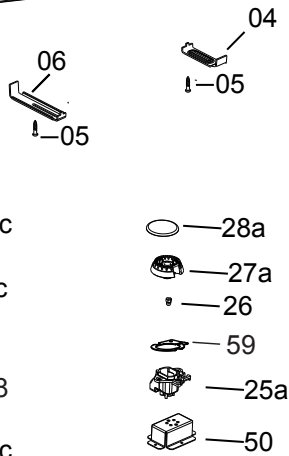

Product : **Built-in hob**Model : **VDGCT424FSS**

Product code	Serial N°	Product remark	Issue N°	Issue date
<b>P61DVR001X</b>				OCTOBER 2020

Key part information	
A	Auxiliary burner
SR	Semirapid burner
MW	Triple ring compact burner

Ref.	Part description	Product code	
		<b>P61DVR001X</b>	
		Feature	Part code
01	Hob top		3D61403SVR
02	Burner casing		411P6101
03	Fixing screw		001367
04	Fixing bracket		094347
05	Screw		001212
06	Fixing bracket		094335
07	Top grate		217814
10	Left burner pipe	R	0291319
11	Burner pipe	SR	0291317
12	Burner pipe	SR	0291316
13	Right burner pipe	AU	0291315
16	Tap	Ø 0.33	106333US
		Ø 0.34	106334US
		Ø 0.64	106335US
17	Knob ring		10318080A
20	Knob		218E00H584
21	Rubber joint		040057
22	4 gas inlet pipe		342P614002
23	Elbow		067008
24	Elbow gasket		053024.1
25a	Burner-cup	A	215532
25b		SR	215533
25c		R	215534
26	Injector	Ø 0.92 - G20US	101399
		Ø 1.48 - G20US	101407
		Ø 1.23 - G20US	101376
		Ø 0.58 - G30US	101455
		Ø 0.92 - G30US	101399
		Ø 0.76 - G30US	101372

Ref.	Part description	Product code	
		<b>P61DVR001X</b>	
		Feature	Part code
27a	Burner-head	A	068153
27b		SR	068152
27c		R	068151
28a	Burner-cap	A	216153005A
28b		SR	216154005A
28c	Burner-cap inside	R	216164005A
35	Spark plug	L = 250 mm	084058
		L = 500 mm	084060
36	Igniter spring		035125
37	Electronic ignition		082093
38	Terminal block+cord	3x0,75 mm <sup>2</sup>	660099085
41	Thermocouple	L = 600 mm AU - SR	107108
		L = 250 mm - R	107109
45	Wire		1131485
49	Ignition switches		105049
50	Burner support	A	094627
51		SR	094628
52		R	094629
54	Extension pipe		3426D0010
55	Connection		067034
56	Pressure regulator		103842
57	Burner-cup gasker	SR	053216
58	Burner-cup gasker	RP	053217
59	Burner-cup gasker	AUX	053215
61			
-	Instruction booklet user		1106205
-	Instruction booklet installer		1106206