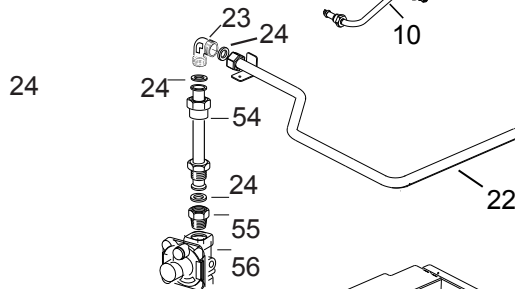

Product : **Built-in hob**Model : **VDGCT424FSS**

Product code	Serial N°	Product remark	Issue N°	Issue date
<b>P61DVR001X</b>				OCTOBER 2020

Key part information	
A	Auxiliary burner
SR	Semirapid burner
MW	Triple ring compact burner

Ref.	Part description	Product code	
		<b>P61DVR001X</b>	
		Feature	Part code
01	Hob top		3D61403SVR
02	Burner casing		411P6101
03	Fixing screw		001367
04	Fixing bracket		094347
05	Screw		001212
06	Fixing bracket		094335
07	Top grate		217814
10	Left burner pipe	R	0291319
11	Burner pipe	SR	0291317
12	Burner pipe	SR	0291316
13	Right burner pipe	AU	0291315
16	Tap	Ø 0.33	106333US
		Ø 0.34	106334US
		Ø 0.64	106335US
17	Knob ring		10318080A
20	Knob		218E00H584
21	Rubber joint		040057
22	4 gas inlet pipe		342P614002
23	Elbow		067008
24	Elbow gasket		053024.1
25a	Burner-cup	A	215532
25b		SR	215533
25c		R	215534
26	Injector	Ø 0.92 - G20US	101399
		Ø 1.48 - G20US	101407
		Ø 1.23 - G20US	101376
		Ø 0.58 - G30US	101455
		Ø 0.92 - G30US	101399
		Ø 0.76 - G30US	101372

Ref.	Part description	Product code	
		<b>P61DVR001X</b>	
		Feature	Part code
27a	Burner-head	A	068153
27b		SR	068152
27c		R	068151
28a	Burner-cap	A	216153005A
28b		SR	216154005A
28c	Burner-cap inside	R	216164005A
35	Spark plug	L = 250 mm	084058
		L = 500 mm	084060
36	Igniter spring		035125
37	Electronic ignition		082093
38	Terminal block+cord	3x0,75 mm <sup>2</sup>	660099085
41	Thermocouple	L = 600 mm AU - SR	107108
		L = 250 mm - R	107109
45	Wire		1131485
49	Ignition switches		105049
50	Burner support	A	094627
51		SR	094628
52		R	094629
54	Extension pipe		3426D0010
55	Connection		067034
56	Pressure regulator		103842
57	Burner-cup gasker	SR	053216
58	Burner-cup gasker	RP	053217
59	Burner-cup gasker	AUX	053215
61			
-	Instruction booklet user		1106205
-	Instruction booklet installer		1106206