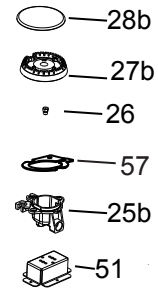

Product : **Built-in hob**Model : **VDGCT424FSS**

Product code	Serial N°	Product remark	Issue N°	Issue date
<b>P61DVR001X</b>				OCTOBER 2020

Key part information	
A	Auxiliary burner
SR	Semirapid burner
MW	Triple ring compact burner

Ref.	Part description	Product code	
		<b>P61DVR001X</b>	
		Feature	Part code
01	Hob top		3D61403SVR
02	Burner casing		411P6101
03	Fixing screw		001367
04	Fixing bracket		094347
05	Screw		001212
06	Fixing bracket		094335
07	Top grate		217814
10	Left burner pipe	R	0291319
11	Burner pipe	SR	0291317
12	Burner pipe	SR	0291316
13	Right burner pipe	AU	0291315
16	Tap	Ø 0.33	106333US
		Ø 0.34	106334US
		Ø 0.64	106335US
17	Knob ring		10318080A
20	Knob		218E00H584
21	Rubber joint		040057
22	4 gas inlet pipe		342P614002
23	Elbow		067008
24	Elbow gasket		053024.1
25a	Burner-cup	A	215532
25b		SR	215533
25c		R	215534
26	Injector	Ø 0.92 - G20US	101399
		Ø 1.48 - G20US	101407
		Ø 1.23 - G20US	101376
		Ø 0.58 - G30US	101455
		Ø 0.92 - G30US	101399
		Ø 0.76 - G30US	101372

Ref.	Part description	Product code	
		<b>P61DVR001X</b>	
		Feature	Part code
27a	Burner-head	A	068153
27b		SR	068152
27c		R	068151
28a	Burner-cap	A	216153005A
28b		SR	216154005A
28c	Burner-cap inside	R	216164005A
35	Spark plug	L = 250 mm	084058
		L = 500 mm	084060
36	Igniter spring		035125
37	Electronic ignition		082093
38	Terminal block+cord	3x0,75 mm <sup>2</sup>	660099085
41	Thermocouple	L = 600 mm AU - SR	107108
		L = 250 mm - R	107109
45	Wire		1131485
49	Ignition switches		105049
50	Burner support	A	094627
51		SR	094628
52		R	094629
54	Extension pipe		3426D0010
55	Connection		067034
56	Pressure regulator		103842
57	Burner-cup gasker	SR	053216
58	Burner-cup gasker	RP	053217
59	Burner-cup gasker	AUX	053215
61			
-	Instruction booklet user		1106205
-	Instruction booklet installer		1106206