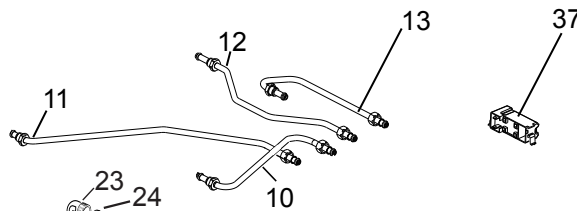

Product : **Built-in hob**Model : **VDGCT424FSS**

Product code	Serial N°	Product remark	Issue N°	Issue date
<b>P61DVR001X</b>				OCTOBER 2020

Key part information	
A	Auxiliary burner
SR	Semirapid burner
MW	Triple ring compact burner

Ref.	Part description	Product code	
		<b>P61DVR001X</b>	
		Feature	Part code
01	Hob top		3D61403SVR
02	Burner casing		411P6101
03	Fixing screw		001367
04	Fixing bracket		094347
05	Screw		001212
06	Fixing bracket		094335
07	Top grate		217814
10	Left burner pipe	R	0291319
11	Burner pipe	SR	0291317
12	Burner pipe	SR	0291316
13	Right burner pipe	AU	0291315
16	Tap	Ø 0.33	106333US
		Ø 0.34	106334US
		Ø 0.64	106335US
17	Knob ring		10318080A
20	Knob		218E00H584
21	Rubber joint		040057
22	4 gas inlet pipe		342P614002
23	Elbow		067008
24	Elbow gasket		053024.1
25a	Burner-cup	A	215532
25b		SR	215533
25c		R	215534
26	Injector	Ø 0.92 - G20US	101399
		Ø 1.48 - G20US	101407
		Ø 1.23 - G20US	101376
		Ø 0.58 - G30US	101455
		Ø 0.92 - G30US	101399
		Ø 0.76 - G30US	101372

Ref.	Part description	Product code	
		<b>P61DVR001X</b>	
		Feature	Part code
27a	Burner-head	A	068153
27b		SR	068152
27c		R	068151
28a	Burner-cap	A	216153005A
28b		SR	216154005A
28c	Burner-cap inside	R	216164005A
35	Spark plug	L = 250 mm	084058
		L = 500 mm	084060
36	Igniter spring		035125
37	Electronic ignition		082093
38	Terminal block+cord	3x0,75 mm <sup>2</sup>	660099085
41	Thermocouple	L = 600 mm AU - SR	107108
		L = 250 mm - R	107109
45	Wire		1131485
49	Ignition switches		105049
50	Burner support	A	094627
51		SR	094628
52		R	094629
54	Extension pipe		3426D0010
55	Connection		067034
56	Pressure regulator		103842
57	Burner-cup gasker	SR	053216
58	Burner-cup gasker	RP	053217
59	Burner-cup gasker	AUX	053215
61			
-	Instruction booklet user		1106205
-	Instruction booklet installer		1106206