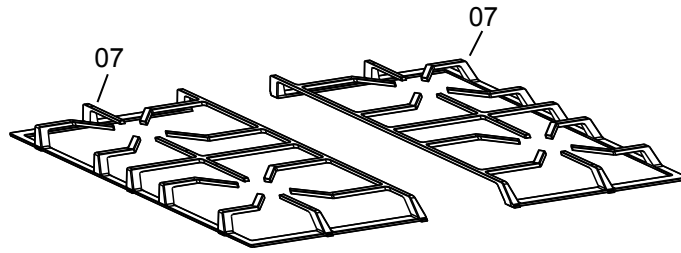

Product : **Built-in hob**Model : **VDGCT424FSS**

Product code	Serial N°	Product remark	Issue N°	Issue date
<b>P61DVR001X</b>				OCTOBER 2020

Key part information	
A	Auxiliary burner
SR	Semirapid burner
MW	Triple ring compact burner

Ref.	Part description	Product code	
		<b>P61DVR001X</b>	
		Feature	Part code
01	Hob top		3D61403SVR
02	Burner casing		411P6101
03	Fixing screw		001367
04	Fixing bracket		094347
05	Screw		001212
06	Fixing bracket		094335
07	Top grate		217814
10	Left burner pipe	R	0291319
11	Burner pipe	SR	0291317
12	Burner pipe	SR	0291316
13	Right burner pipe	AU	0291315
16	Tap	Ø 0.33	106333US
		Ø 0.34	106334US
		Ø 0.64	106335US
17	Knob ring		10318080A
20	Knob		218E00H584
21	Rubber joint		040057
22	4 gas inlet pipe		342P614002
23	Elbow		067008
24	Elbow gasket		053024.1
25a	Burner-cup	A	215532
25b		SR	215533
25c		R	215534
26	Injector	Ø 0.92 - G20US	101399
		Ø 1.48 - G20US	101407
		Ø 1.23 - G20US	101376
		Ø 0.58 - G30US	101455
		Ø 0.92 - G30US	101399
		Ø 0.76 - G30US	101372

Ref.	Part description	Product code	
		<b>P61DVR001X</b>	
		Feature	Part code
27a	Burner-head	A	068153
27b		SR	068152
27c		R	068151
28a	Burner-cap	A	216153005A
28b		SR	216154005A
28c	Burner-cap inside	R	216164005A
35	Spark plug	L = 250 mm	084058
		L = 500 mm	084060
36	Igniter spring		035125
37	Electronic ignition		082093
38	Terminal block+cord	3x0,75 mm <sup>2</sup>	660099085
41	Thermocouple	L = 600 mm AU - SR	107108
		L = 250 mm - R	107109
45	Wire		1131485
49	Ignition switches		105049
50	Burner support	A	094627
51		SR	094628
52		R	094629
54	Extension pipe		3426D0010
55	Connection		067034
56	Pressure regulator		103842
57	Burner-cup gasker	SR	053216
58	Burner-cup gasker	RP	053217
59	Burner-cup gasker	AUX	053215
61			
-	Instruction booklet user		1106205
-	Instruction booklet installer		1106206