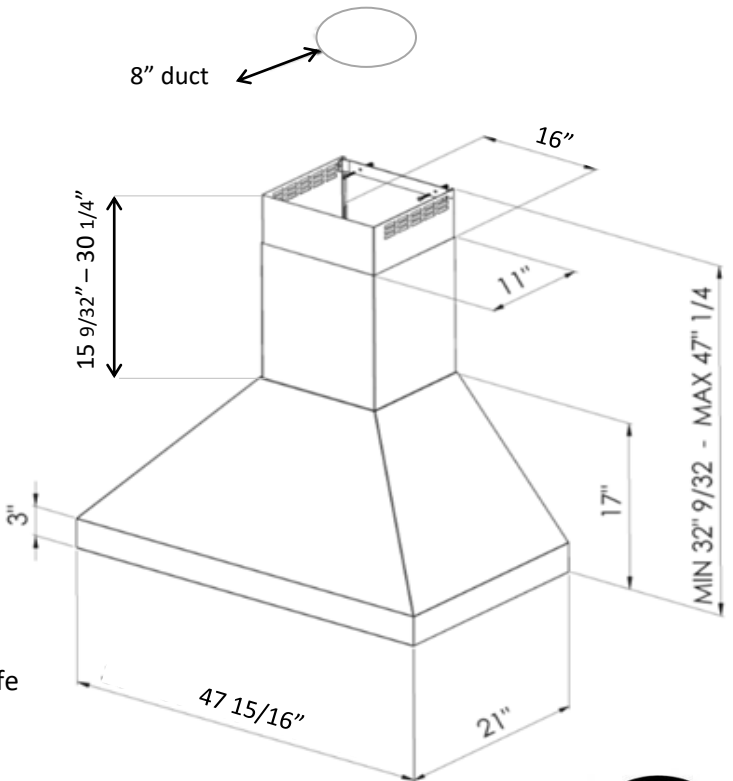

Designer Series
48" Chimney Range Hood
Made in Italy

Specifications		
Model Number	VECHW48GSS	
Size	48"	
Type	Chimney Hood	
Color	Stainless Steel	
Mounting Type	Wall Mounted	
Control Panel	Backlit Control w/ Stainless Steel Buttons	
Fan Speeds	4	
Lights	4 LED	
Max CFM	1200	
Noise Level – Sones (dB)	4 (48 dB) – 35 (79 dB)	
Venting	Top Vented	
Duct Size	8" (200 mm)	
Power Requirements	120 Volt 60Hz. 15 Amp	
Dimensions	Width (in)	47 ¹⁵ / ₁₆ "
	Height	32 ⁹ / ₃₂ " – 47 ¹ / ₄ "
	Depth (in)	21 "
	Weight	75 lbs.

GENERAL FEATURES

- Stainless-steel construction
- Welded seams
- Hand-finished edges
- Heavy-duty 600 CFM blower
- 4 Speed Settings
- Backlit push button control
- Stainless steel, anti-grease, baffle filters - dishwasher safe
- Magnetic grease collector
- Time delay shut-off
- Light indicator for grease filter maintenance
- Light indicator for charcoal filter replacement (if applicable)
- Convertible Ventilation (external venting or filtered recirculation)
- Telescopic Chimney – up to 8' ceiling height
- Chimney Extension available for up to 12' ceiling height